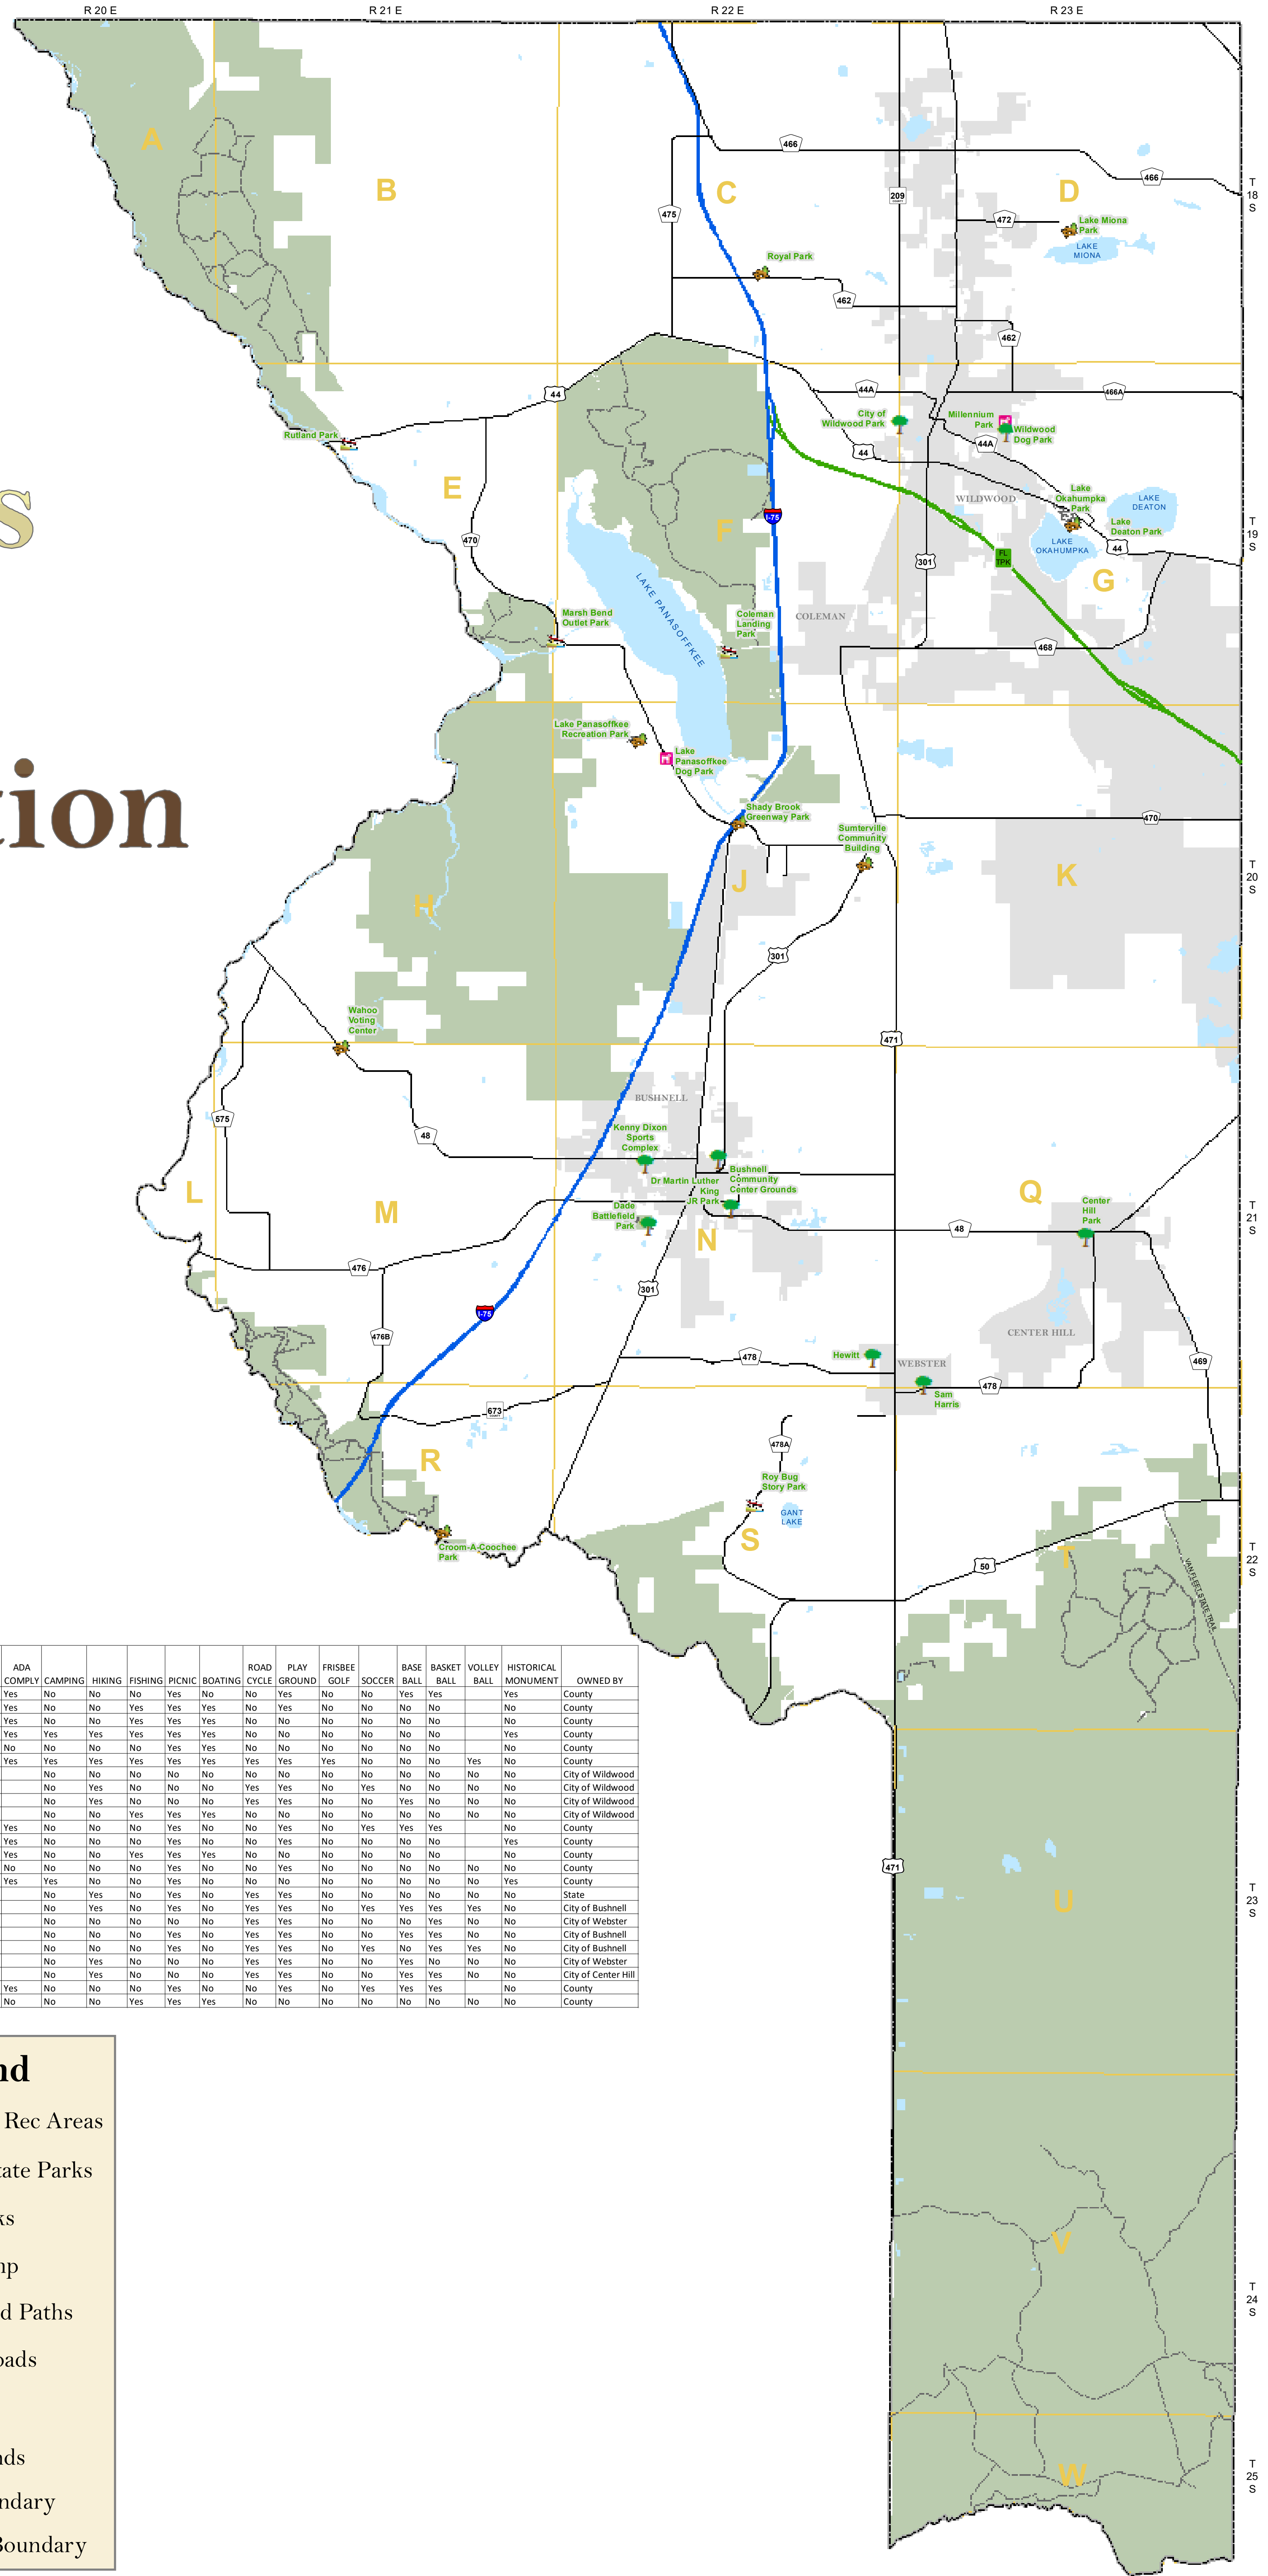

Sumter County, Florida

Parks and Recreation

Map Section	NAME	FULL ADDR	OPERATION DAYS	OPERATION HOURS	PARK ACRES	REST ROOM	ADA COMPLY	CAMPING	HIKING	FISHING	PICNIC	BOATING	ROAD CYCLE	PLAY GROUND	FRISBEE GOLF	SOCCER	BASE BALL	BASKET BALL	VOLLEY BALL	HISTORICAL MONUMENT	OWNED BY
C	Royal Park	9569 CR 235, Wildwood 34785	Sun-Sat	Daylight	5	Yes	Yes	No	No	No	Yes	No	No	Yes	No	No	Yes	Yes	No	Yes	County
D	Lake Miona Park	10501 CR 135, Oxford 34484	Sun-Sat	Daylight	5	Yes	Yes	No	No	Yes	Yes	Yes	No	No	No	No	No	No	No	Yes	County
E	Rutland Park	6805 W SR 44, Lake Panasoffee 33538	Sun-Sat	Daylight	1	Yes	Yes	No	No	Yes	Yes	Yes	No	No	No	No	No	No	No	Yes	County
F	Marsh Bend Outlet Park	3100 CR 413, Lake Panasoffee 33538	Sun-Sat	Daylight	10	Yes	Yes	Yes	Yes	Yes	Yes	Yes	No	No	No	No	No	No	No	Yes	County
F	Coleman Landing Park	61 CR 514, Wildwood 34785	Sun-Sat	Daylight	1	Yes	No	No	No	Yes	Yes	No	No	No	No	No	No	No	No	No	County
G	Lake Okahumpka Park	6085 E SR 44, Wildwood 34785	Sun-Sat	Daylight	130	Yes	Yes	Yes	Yes	Yes	Yes	Yes	Yes	Yes	No	No	No	Yes	No	Yes	County
G	Wildwood Dog Park	Huey St, 34785	Sun-Sat	Daylight	0	No	No	No	No	No	No	No	No	No	No	No	No	No	No	No	City of Wildwood
G	Millennium Park	6844 Powell Rd, Wildwood 34785	Sun-Sat	Daylight	0			No	Yes	No	No	No	Yes	Yes	No	Yes	No	No	No	No	City of Wildwood
G	City of Wildwood Park	CR 213, Wildwood 34785	Sun-Sat	Daylight	0			No	Yes	No	No	Yes	Yes	No	No	Yes	No	No	No	No	City of Wildwood
G	Lake Deaton Park	5300 CR 155, Wildwood 34785	Sun-Sat	Daylight		Yes	No	No	No	Yes	Yes	No	No	No	No	No	No	No	No	No	City of Wildwood
J	Lake Panasoffee Recreation Park	1582 CR 459, Lake Panasoffee 33538	Sun-Sat	Daylight	18	Yes	Yes	No	No	No	Yes	No	Yes	No	Yes	Yes	Yes	Yes	No	No	County
J	Sumterville Community Building	2427 CR 522, Sumterville 33585	Sun-Sat	Daylight	1	Yes	No	No	No	No	Yes	No	Yes	No	No	No	No	No	Yes	No	County
J	Shady Brook Greenway Park	230 N C-470, Lake Panasoffee 33538	Sun-Sat	Daylight	85	Yes	Yes	No	No	Yes	Yes	Yes	No	No	No	No	No	No	No	No	County
J	Lake Panasoffee Dog Park	1030 CR 479, Lake Panasoffee 33538	Sun-Sat	Daylight	1	No	No	No	No	Yes	Yes	No	Yes	No	No	No	No	No	No	No	County
M	Wahoo Voting Center	6780 W C-48, Bushnell 33513	Sun-Sat	Daylight	1	Yes	Yes	Yes	No	No	Yes	No	No	No	No	No	No	No	Yes	No	County
N	Dade Battlefield Park	7200 Battlefield Parkway, Bushnell 33513	Sun-Sat	8am-5pm	80	Yes	No	No	Yes	No	Yes	No	Yes	Yes	No	No	No	No	No	No	State
N	Kenny Dixon Sports Complex	824 W Noble Ave, Bushnell 33513	Sun-Sat	Daylight	36	Yes	No	Yes	No	Yes	No	Yes	Yes	Yes	No	Yes	Yes	Yes	Yes	No	City of Bushnell
N	Hewitt	447 NW 6th Ave, Webster 33597	Sun-Sat	Daylight	0			No	No	No	Yes	Yes	Yes	No	No	No	Yes	No	No	No	City of Webster
N	Bushnell Community Center Grounds	407 E 9th Ave, Bushnell 33513	Sun-Sat	Daylight	5	Yes	No	No	No	Yes	No	Yes	Yes	No	No	No	Yes	Yes	No	No	City of Bushnell
N	Dr Martin Luther King Jr Park	6927 S Bradley St, Bushnell 33513	Sun-Sat	Daylight	5	Yes	No	No	No	Yes	No	Yes	Yes	No	Yes	No	Yes	Yes	No	No	City of Bushnell
Q	Sam Harris	658 E Central Ave, Webster 33597	Sun-Sat	Daylight	10	Yes	No	No	Yes	No	No	Yes	Yes	No	No	Yes	No	No	No	No	City of Webster
Q	Center Hill Park	93 S Florida Ave, Center Hill 33514	Sun-Sat	Daylight	0			No	Yes	No	No	Yes	Yes	No	No	Yes	Yes	No	No	No	City of Center Hill
R	Croom-A-Coochee Park	4870 CR 687 N, Webster 33597	Sun-Sat	Daylight	3	Yes	Yes	No	No	No	Yes	No	Yes	No	Yes	Yes	Yes	Yes	No	No	County
S	Roy Bug Story Park	1225 C-478A, Webster 33597	Sun-Sat	Daylight	0	Yes	No	No	No	Yes	Yes	Yes	No	No	No	No	No	No	No	No	County