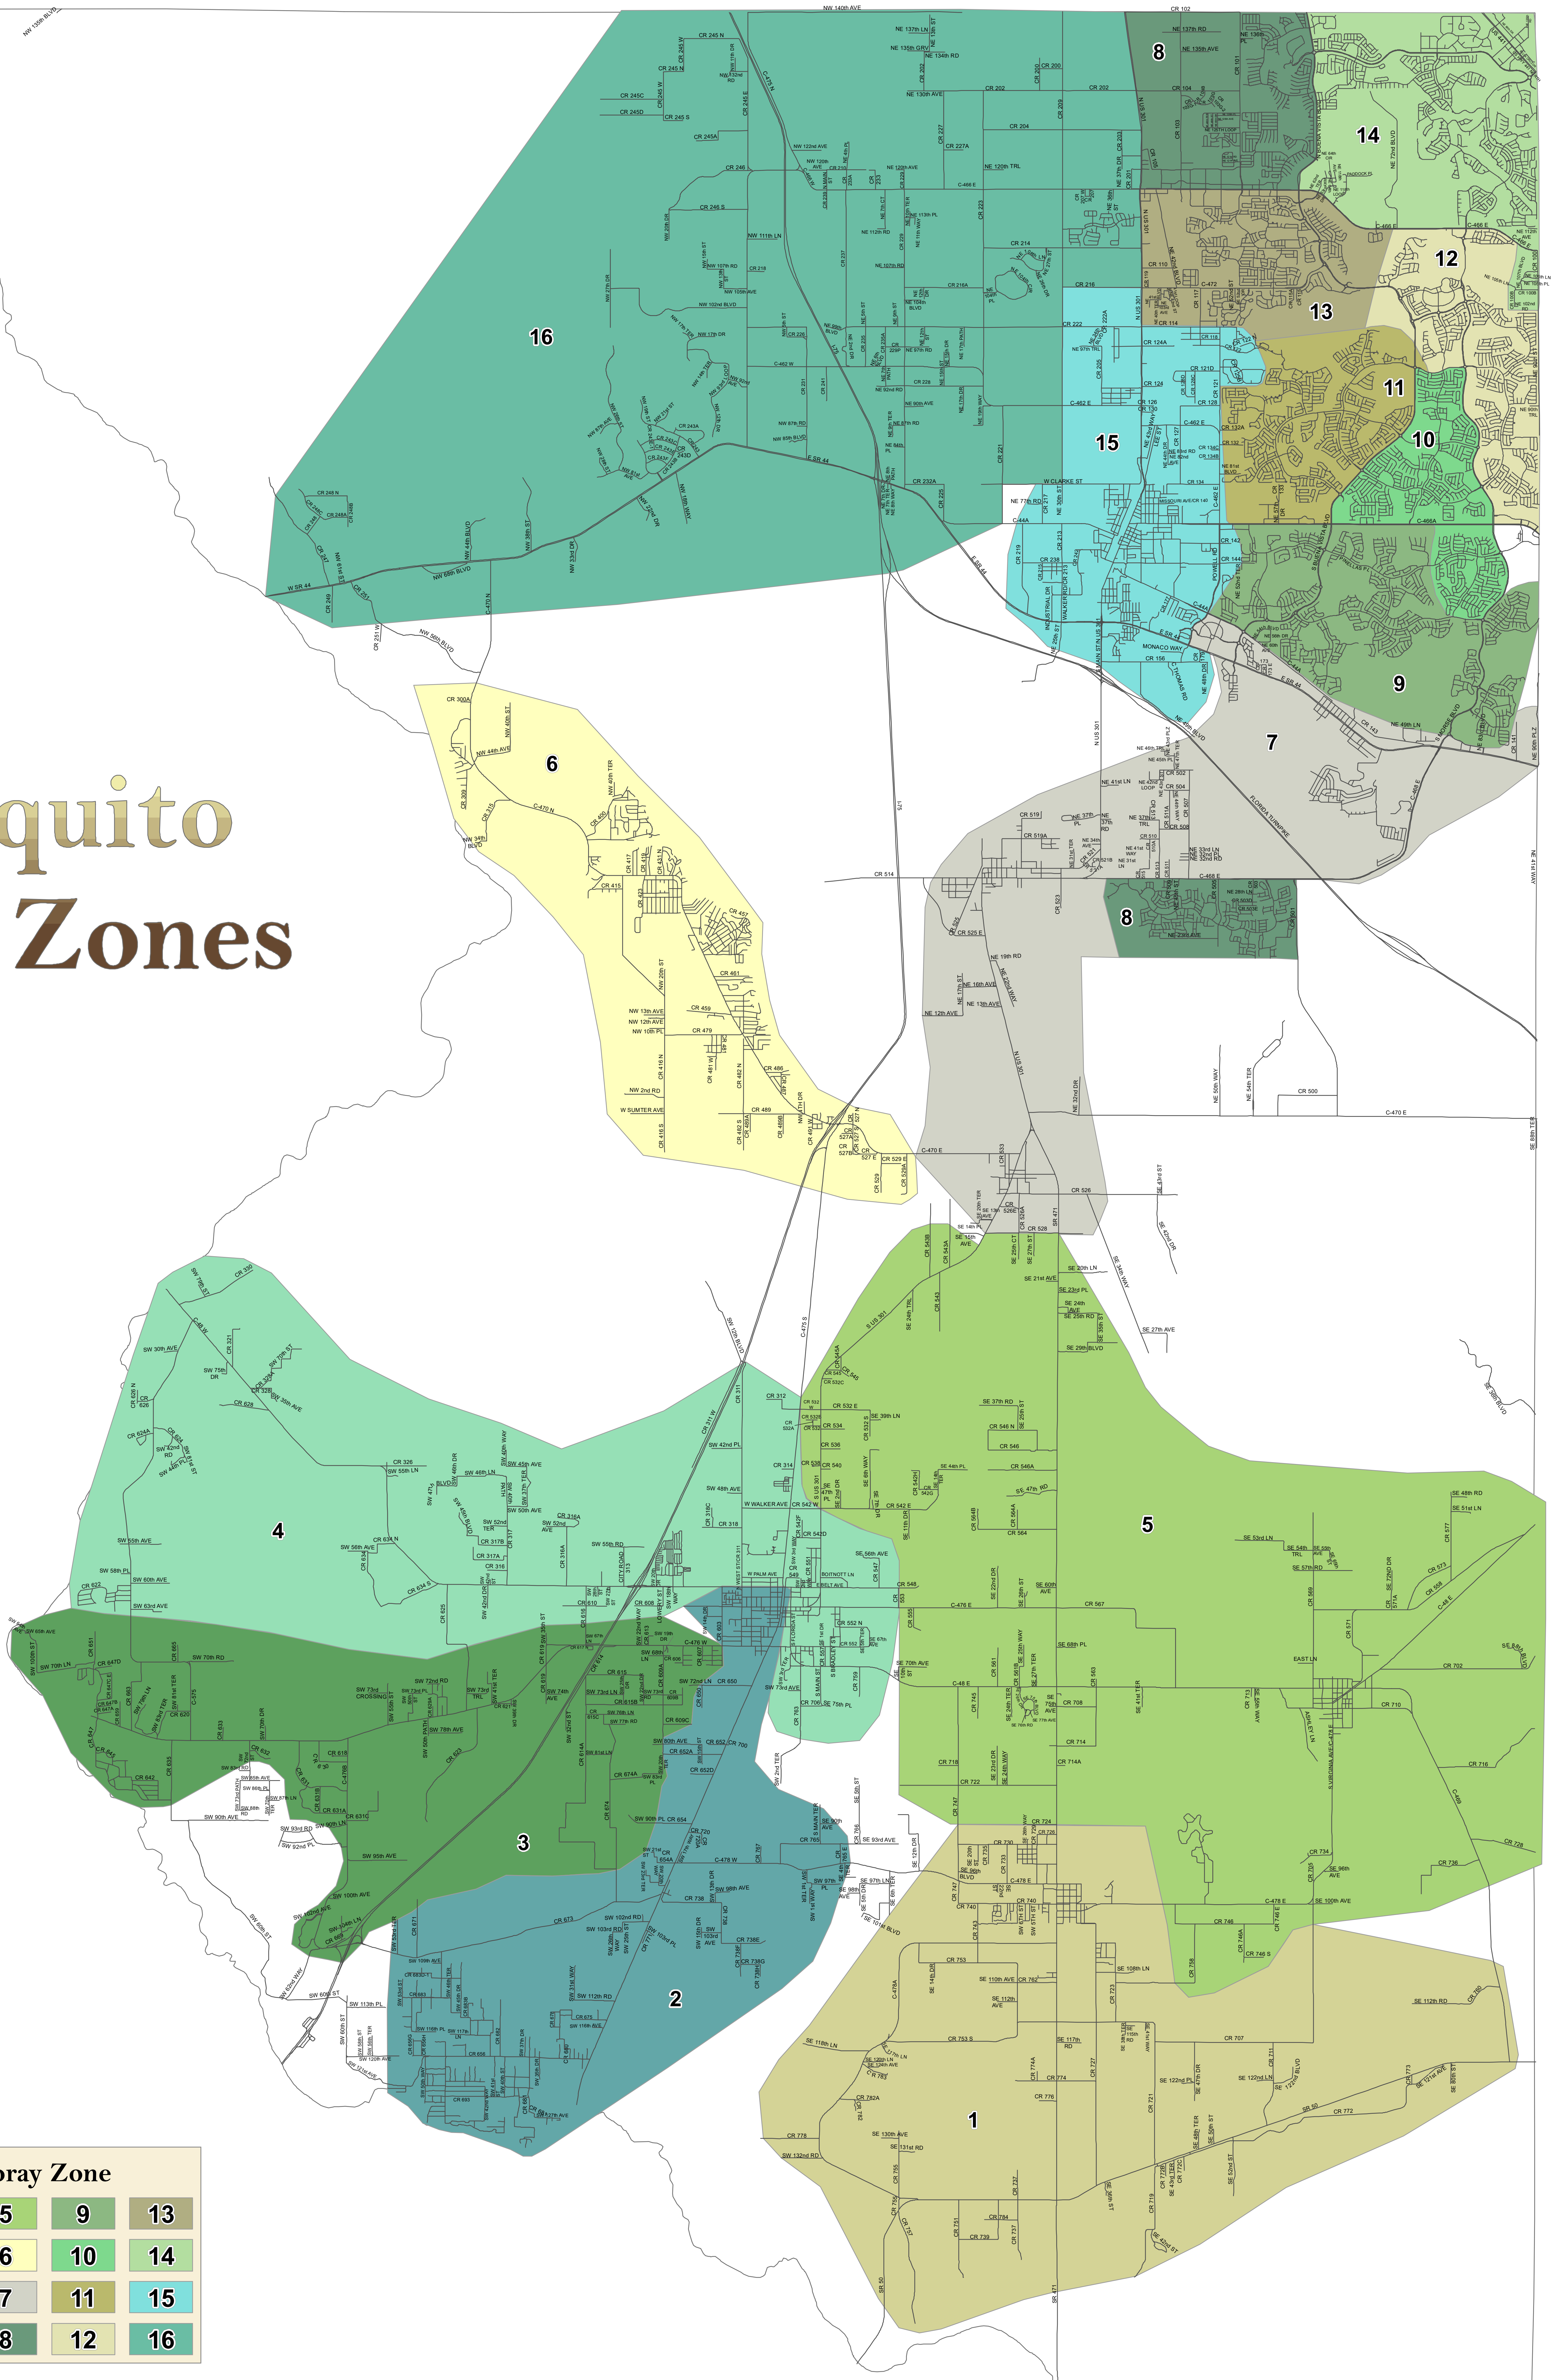

Sumter County, Florida

Mosquito Spray Zones

Sumter County BOCC GIS
(352) 859-4100
<http://sumtercountyfla.gov/GIS>
Prepared by Sumter County GIS Team
Created: April 2015

Spray Zone			
1	5	9	13
2	6	10	14
3	7	11	15
4	8	12	16